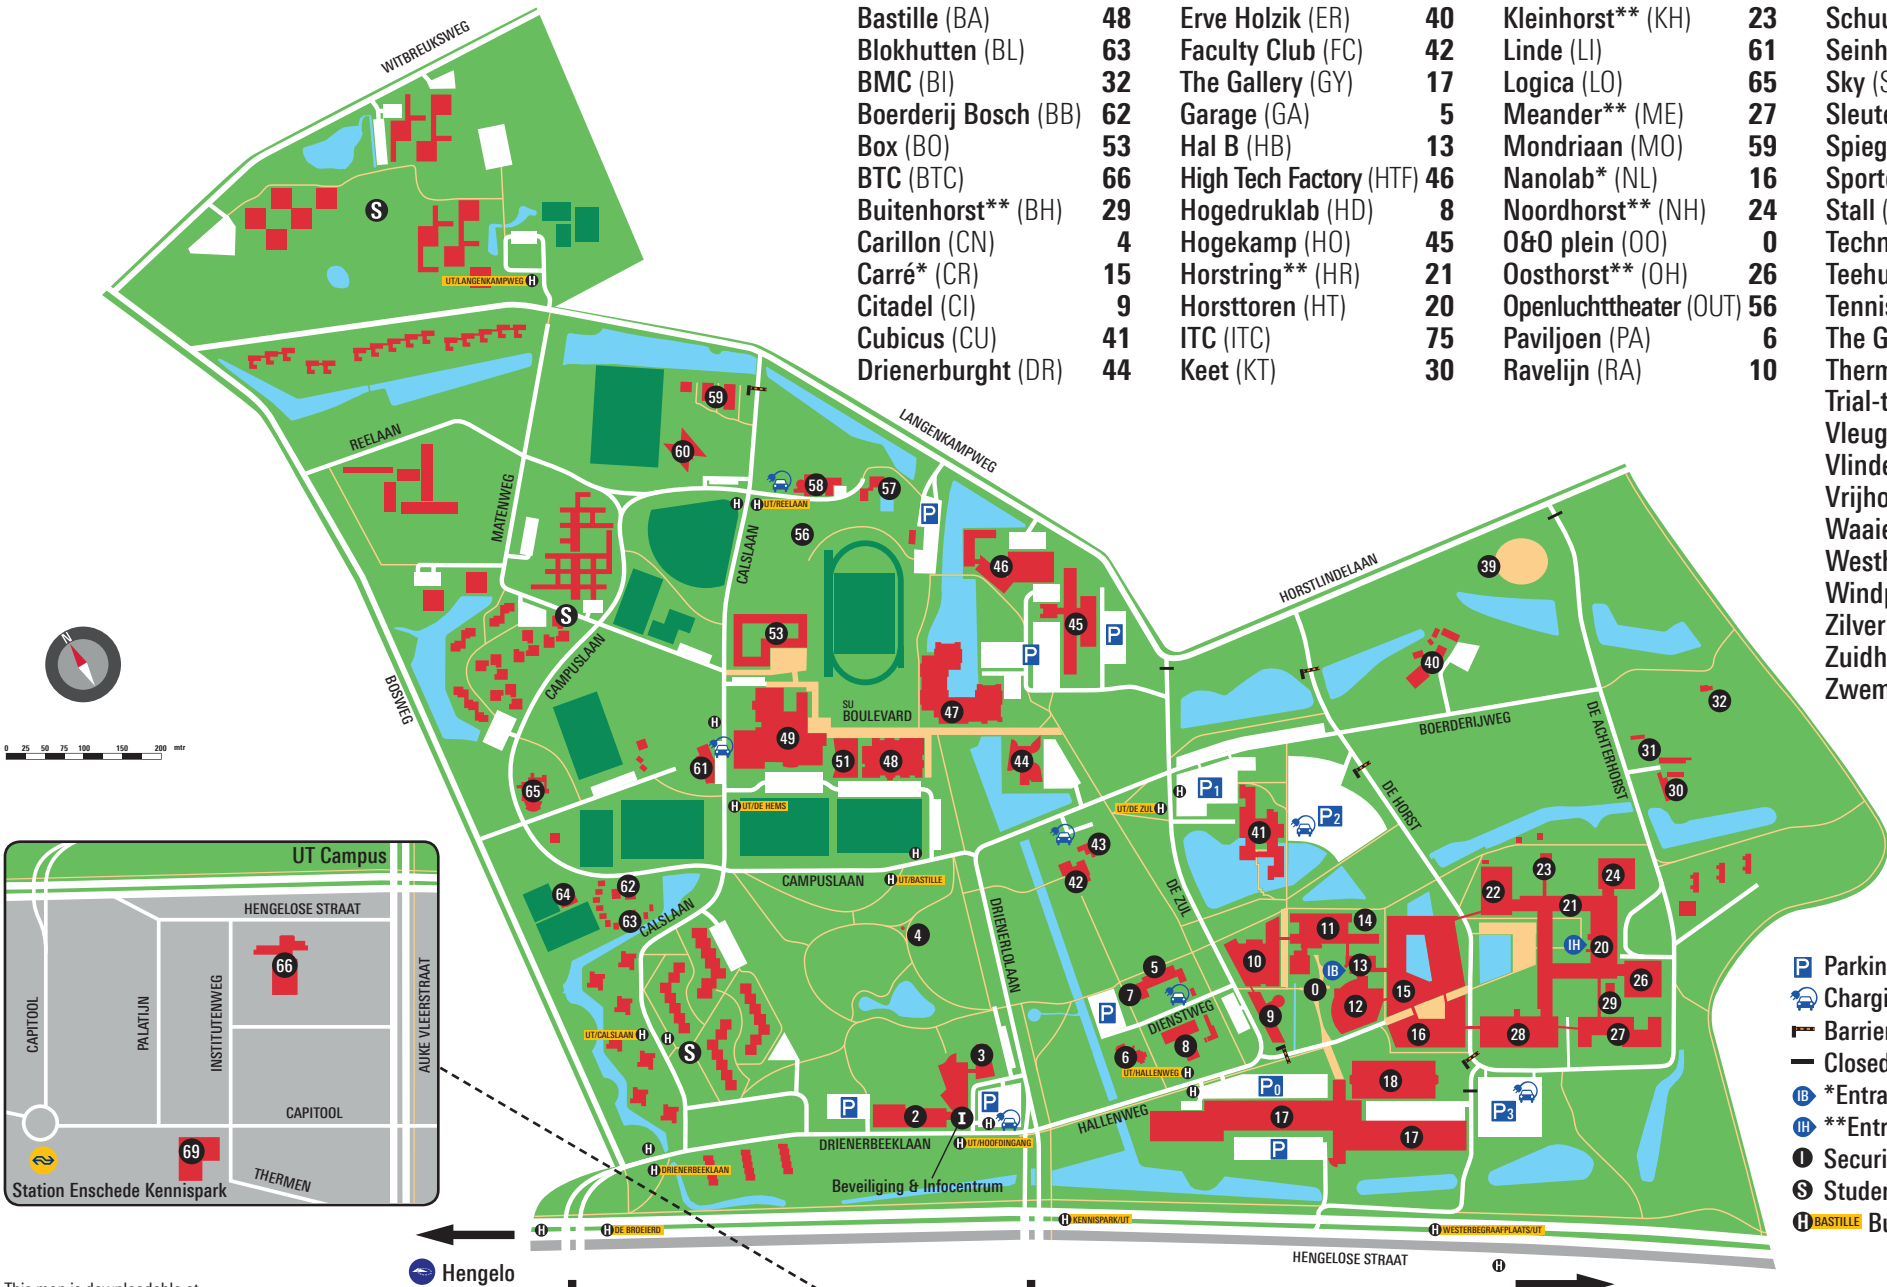

# MAP OF THE UNIVERSITY OF TWENTE

Bastille (BA)	48	Erve Holzik (ER)	40	Kleinhorst** (KH)	23	Schuur (SR)	43
Blokhutten (BL)	63	Faculty Club (FC)	42	Linde (LI)	61	Seinhuis (SH)	7
BMC (BI)	32	The Gallery (GY)	17	Logica (LO)	65	Sky (SK)	51
Boerderij Bosch (BB)	62	Garage (GA)	5	Meander** (ME)	27	Sleutel (SL)	58
Box (BO)	53	Hal B (HB)	13	Mondriaan (MO)	59	Spiegel (SP)	2
BTC (BTC)	66	High Tech Factory (HTF)	46	Nanolab* (NL)	16	Sportcentrum (SC)	49
Buitenhorst** (BH)	29	Hogedruklab (HD)	8	Noordhorst** (NH)	24	Stall (ST)	63
Carillon (CN)	4	Hogekamp (HO)	45	O&O plein (OO)	0	Technohal (TL)	18
Carre* (CR)	15	Horstring** (HR)	21	Oosthorst** (OH)	26	Teehuis (TH)	14
Citadel (CI)	9	Horsttoren (HT)	20	Openluchttheater (OUT)	56	Tennispark (TP)	64
Cubicus (CU)	41	ITC (ITC)	75	Paviljoen (PA)	6	The Gallery (GY)	17
Drienerburght (DR)	44	Keet (KT)	30	Ravelijn (RA)	10	Therm (TM)	69
						Trial-terrein (TT)	39
						Vleugel (VL)	3
						Vlinder (VI)	60
						Vrijhof (VR)	47
						Waaier* (WA)	12
						Westhorst** (WH)	22
						Windpark (WP)	31
						Zilverling (ZI)	11
						Zuidhorst** (ZH)	28
						Zwembad (ZW)	57

- Parking
- Charging point electric car
- Barrier
- Closed road
- \*Entrance via Hal B
- \*\*Entrance via Horsttoren
- Security service office
- Student housing
- BASTILLE Bus stop

This map is downloadable at [www.utwente.nl/campusmap](http://www.utwente.nl/campusmap)  
For a 3d-version see [maps.utwente.nl](http://maps.utwente.nl)

#### Route to faculty ITC **75**

Follow the route to the **University**  
 After the roundabout, turn right (follow 'Centrum')  
 After 3 km, you will find the ITC building at your right-hand side