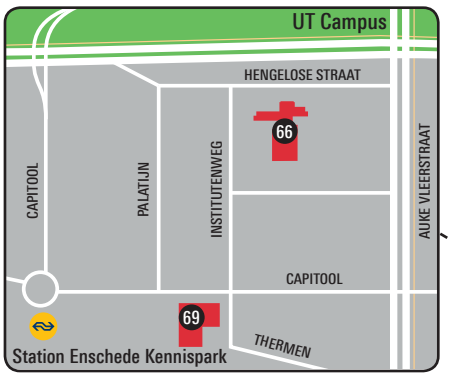

# MAP OF THE UNIVERSITY OF TWENTE

Bastille (BA)	48	Erve Holzik (ER)	40	Kleinhorst** (KH)	23	Schuur (SR)	43
Blokhutten (BL)	63	Faculty Club (FC)	42	Linde (LI)	61	Seinhuis (SH)	7
BMC (BI)	32	The Gallery (GY)	17	Logica (LO)	65	Sky (SK)	51
Boerderij Bosch (BB)	62	Garage (GA)	5	Meander** (ME)	27	Sleutel (SL)	58
Box (BO)	53	Hal B (HB)	13	Mondriaan (MO)	59	Spiegel (SP)	2
BTC (BTC)	66	High Tech Factory (HTF)	46	Nanolab* (NL)	16	Sportcentrum (SC)	49
Buitenhorst** (BH)	29	Hogedruklab (HD)	8	Noordhorst** (NH)	24	Stall (ST)	63
Carillon (CN)	4	Hogekamp (HO)	45	O&O plein (OO)	0	Technohal (TL)	18
Carre* (CR)	15	Horstring** (HR)	21	Oosthorst** (OH)	26	Teehuis (TH)	14
Citadel (CI)	9	Horsttoren (HT)	20	Openluchttheater (OUT)	56	Tennispark (TP)	64
Cubicus (CU)	41	ITC (ITC)	75	Paviljoen (PA)	6	The Gallery (GY)	17
Drienerburght (DR)	44	Keet (KT)	30	Ravelijn (RA)	10	Therm (TM)	69
						Trial-terrein (TT)	39
						Vleugel (VL)	3
						Vlinder (VI)	60
						Vrijhof (VR)	47
						Waaier* (WA)	12
						Westhorst** (WH)	22
						Windpark (WP)	31
						Zilverling (ZI)	11
						Zuidhorst** (ZH)	28
						Zwembad (ZW)	57

- Parking
- Charging point electric car
- Barrier
- Closed road
- \*Entrance via Hal B
- \*\*Entrance via Horsttoren
- Security service office
- Student housing
- BASTILLE Bus stop

This map is downloadable at [www.utwente.nl/campusmap](http://www.utwente.nl/campusmap)  
For a 3d-version see [maps.utwente.nl](http://maps.utwente.nl)

From **Enschede Kennispark** railway station: line number 1 in the direction of 'Universiteit Twente'

From **Hengelo** railway station: line number 9 in the direction of Enschede  
 line number 15 in the direction of 'Universiteit Twente'  
 line number 16 in the direction of 'Universiteit Twente'

#### Route to faculty ITC **75**

Follow the route to the **University**  
 After the roundabout, turn right (follow 'Centrum')  
 After 3 km, you will find the ITC building at your right-hand side