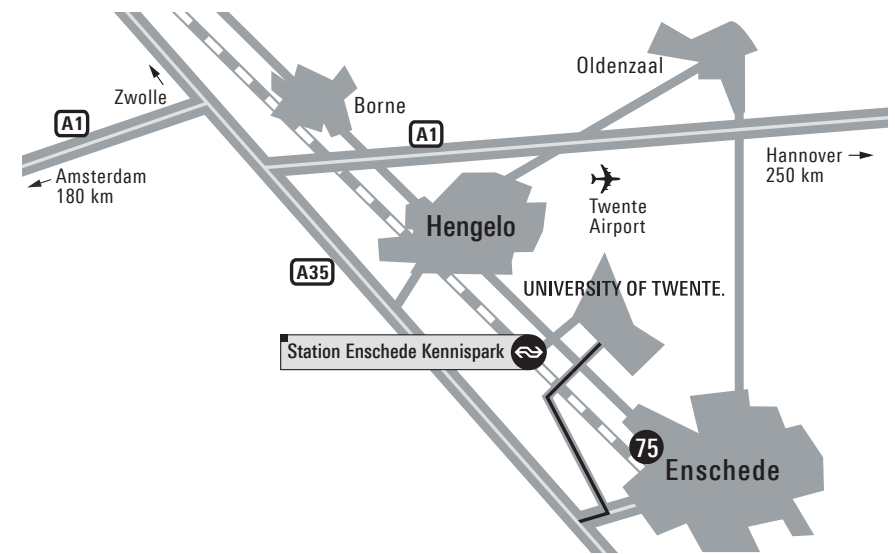

Destination	Building number	Destination	Building number
INSTITUTES		Kennispark Twente (via parking Hengelosestraat)	17
CTIT Centre for ICT Research in Context	11	Library, IT & Archive (LISA)	47
ELAN	41	Mail room	5
IGS Institute for Governance Studies	10	Main Entrance	2, 3
ITC Faculty of Geo-Information Science and Earth Observation	75	Marketing & Communication Department (M&C)	2
MESA+ Institute for Nanotechnology	15, 16	Notebook Service Centre (NSC)	9
MIRA Institute for Biomedical Technology and Technical Medicine	28	O&O square	0
SERVICE DEPARTMENTS AND FACILITIES		Physiotherapy (Topvorm Twente)	49
Acasa (student housing)	58	PRE-U	48
Admission Office	47	Professional Learning & Development (PLD)	10
Bicycle workshop 'De 2^e Versnelling'	53	Restaurants	12, 42, 47
Campus Company (reservations & events)	47	Science Shop (WeWi)	17
Central Student Administration (CSA)	47	Security & Info Centre	2
Centre for Educational Support (CES)	47	Shops (COOP Supermarket)	51
Children's day care centre 'Vlinder' (Catalpa)	60	Sports centre	49
Culture centre, Vrijhof	47	Strategy & Policy (S&P)	2
Delivery	5	Student Counsellors, Councelling Service & Student Psychologists	47
DesignLab	17	Student Restaurant (Mensa)	12
Exam Hall (Therm)	69	Student Services & International Office	47
Executive Board (CvB)	3	Student Union	48
Facility Department (FB)	6	Studium Generale (SG)	47
Faculty Club	42	Study Information Office (SI)	2
Financial and Economic Affairs (FEZ)	2	Swimming Pool	49, 57
General Affairs (AZ)	2	TCP Language Centre (TCP)	47
General Practitioner & Dentist	58	Theatercafé Vrijhof	47
Hair Dresser (De Barreboks)	51	Twente Graduate School (TGS)	10
High Tech Factory	46	Unionshop	48
Hotel Drienerburgh	44	UT-Nieuws	47
Hotel Logica	65	UT Athletic Track	47
Human Resources (HR)	2	Vestingbar	48
ICT-Servicedesk	9	Xerox Service Center	13

Visiting Address
University of Twente
Drienerlolaan 5
7522 NB Enschede

ITC
Hengelosestraat 99
7514 AE Enschede

Postal address
University of Twente
Postbus 217
7500 AE Enschede

Route to the campus / University of Twente?

BY CAR

From the A1 motorway, take the A35 motorway in the direction of **Enschede**
Take exit 26: **Enschede - West / Universiteit**
Follow the signs 'Universiteit'

BY TRAIN / BUS

From **Enschede** railway station: line number 1 in the direction of 'Universiteit Twente'
line number 8 in the direction of Hengelo-Noord
line number 9 in the direction of Hengelo

From **Enschede Kennispark** railway station: line number 1 in the direction of 'Universiteit Twente'

From **Hengelo** railway station: line number 9 in the direction of Enschede
line number 15 in the direction of 'Universiteit Twente'
line number 16 in the direction of 'Universiteit Twente'

For more information, please visit www.9292.nl

Route to faculty ITC **75**

Follow the route to the **University**
After the roundabout, turn right (follow 'Centrum')
After 3 km, you will find the ITC building at your right-hand side